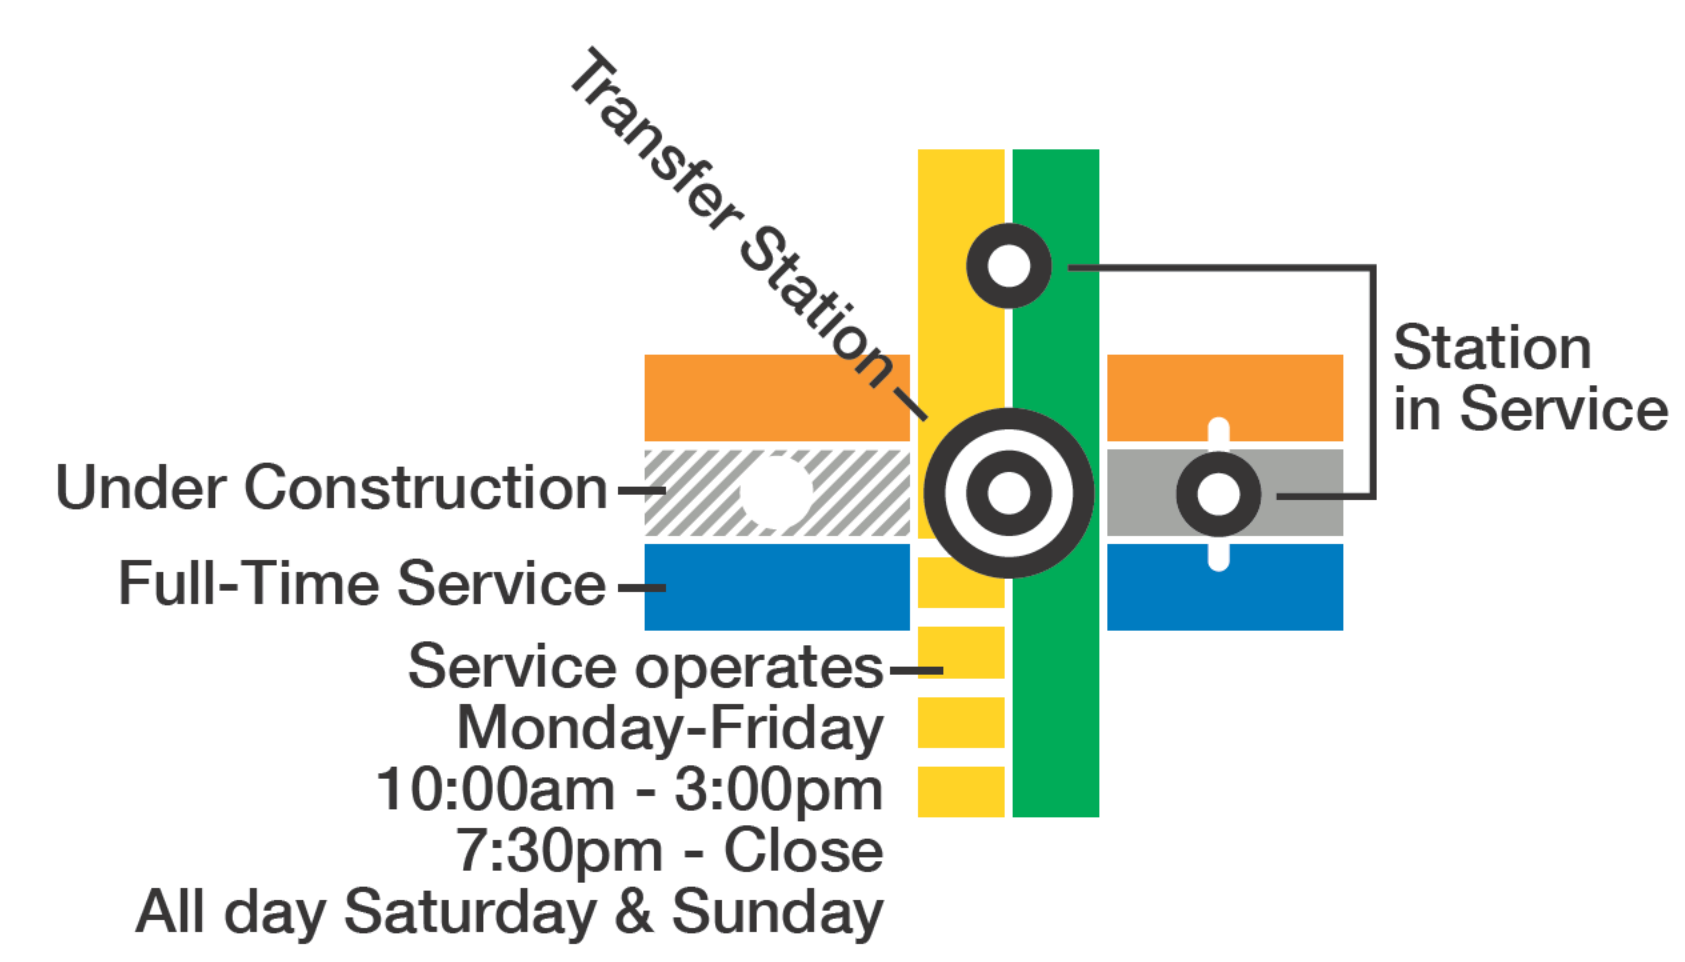

M metro System Map

wmata.com
 Customer Information Service: 202-637-7000
 TTY Phone: 202-962-2033
 Metro Transit Police: 202-962-2121

- ### Legend
- RD** Red Line • Glenmont / Shady Grove
 - OR** Orange Line • New Carrollton / Vienna
 - BL** Blue Line • Franconia-Springfield / Largo Town Center
 - GR** Green Line • Branch Ave / Greenbelt
 - YL** Yellow Line • Huntington / Mt Vernon Sq / Fort Totten
 - SV** Silver Line • Wiehle-Reston East / Largo Town Center

- ### Station Features
- Bus to Airport
 - Parking
 - Hospital
 - Airport
- ### Connecting Rail Systems
-

Metro is accessible.
WASHINGTON METROPOLITAN AREA TRANSIT AUTHORITY © 2017

N
 Map is not to scale